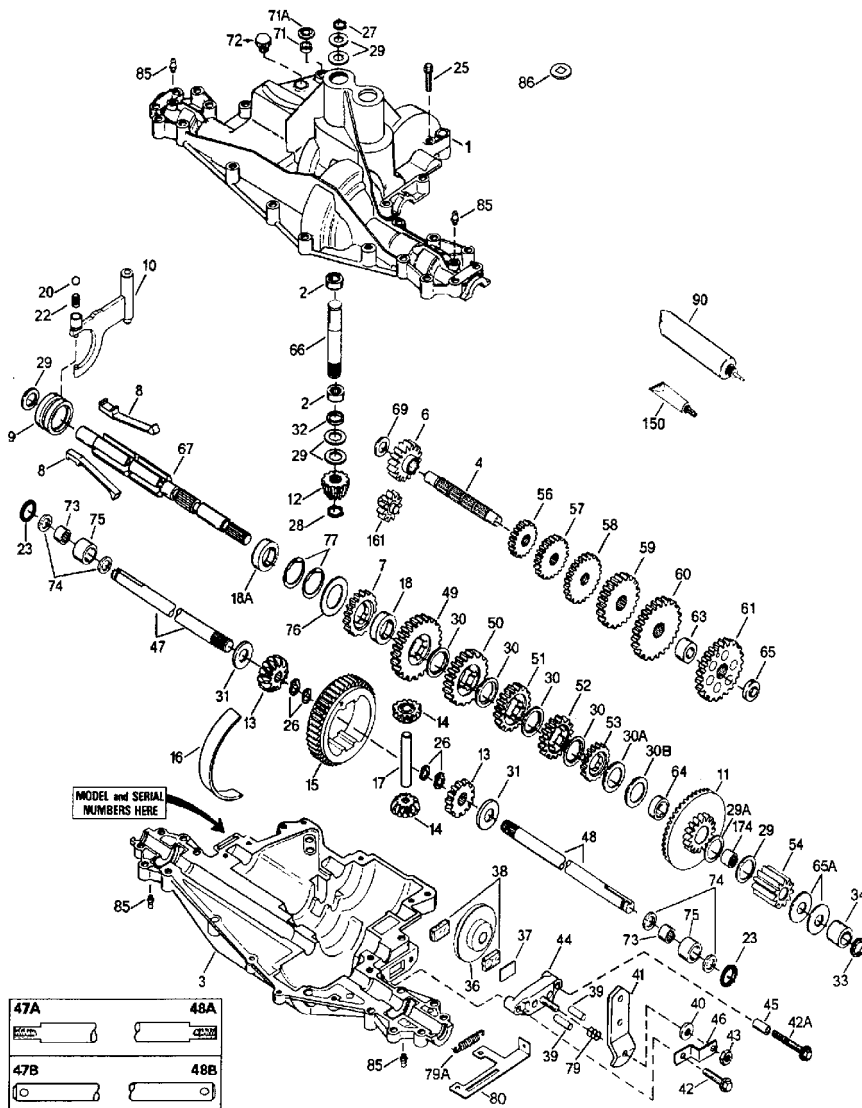

## Part List

p915.2 915-915-027A / Transaxle

REF #	ITEM #	DESCRIPTION	QTY	REMARK
1	772135	Transaxle Cover (Incl. 85)	1	
2	780086A	Needle Bearing	2	
3	770110	Transaxle Case	1	
4	776300	Countershaft	1	
6	778281	Spur Gear (16 teeth)	1	
7	778122A	Spur Gear (22 teeth)	1	
8	792160	Shift Key	4	
9	784373	Shift Collar	1	
10	784365	Shift Rod & Fork	1	
11	778261	Bevel Gear & Bearing (Incl. 174)	1	
12	778262	Bevel Pinion (14 teeth)	1	
13	778368	Bevel Gear (13 teeth) (Incl. 14)	2	
14	778368	Bevel Pinion (13 teeth) (Incl. 13)	2	
15	778260	Ring Gear (43 teeth)	1	
16	786150	Bearing Strip	1	
17	786139	Drive Pin	1	
18	786147	Neutral Sleeve Spacer .453L	1	
18A	786159	Neutral Sleeve Spacer .390L	1	
20	792077A	Ball 5/16" dia	1	
22	792079	Spring	1	
23	788061	Seal Ring	2	
25	792073A	Screw 1/4-20 x 1-1/4"	17	
26	792125	Retaining Ring (pkg of 2)	4	package of 2
27	792035	Retaining Ring	1	
28	788040	Retaining Ring	1	
29	780072	Thrust Washer .627 ID x .031 W	5	
29A	780178	Flat Washer .840 ID	1	.031W
30	780108	Cup Washer 1.127 ID x .032 W	3	
31	780001	Flat Washer .750 ID x .56 W	2	
32	792001	"O" Ring .607 ID	1	
33	788076	"O" Ring .530 ID	1	
34	780159	Bushing .5635	1	
36	790071	Brake Disk	1	
37	790007	Brake Pad Plate	1	
38	799021	Brake Pad (pkg of 2)	2	
39	786026	Dowel Pin 5/16" x 3/4"	2	
40	792076A	Flat Washer .312 ID x .059 W	1	
41	790045	Brake Lever	1	
42	792073A	Screw 1/4-20 x 1-1/4"	2	
43	792075	Locknut 5/16-24	1	
44	790025	Brake Pad Holder	1	
46	786207	Brake Lever Bracket	1	
47	774747	Axle (16-1/4" long)	1	
48	774888	Axle (11" long)	1	
49	778124A	Spur Gear (30 teeth)	1	
50	778123A	Spur Gear (25 teeth)	1	
51	778122A	Spur Gear (22 teeth)	1	
52	778273	Spur Gear (19 teeth-steel)	1	
54	778263	Spur Gear (11 teeth)	1	
56	778126A	Spur Gear (20 teeth)	1	
57	778127A	Spur Gear (25 teeth)	1	
58	778128A	Spur Gear (28 teeth)	1	
59	778129A	Spur Gear (30 teeth)	1	
61	778265	Spur Gear (34 teeth)	1	
65	780162	Thrust Washer .703 ID x .091 W	1	
65A	780160	Thrust Washer .563 ID x .031 W	2	
66	776299	Input Shaft	1	
67	776352	Shifter & Brake Shaft	1	
69	780161	Thrust Washer .703 ID x .031 W	1	
71	788069	Square Cut Ring	1	
76	780090	Flat Washer 1.128 ID x .058 W	1	